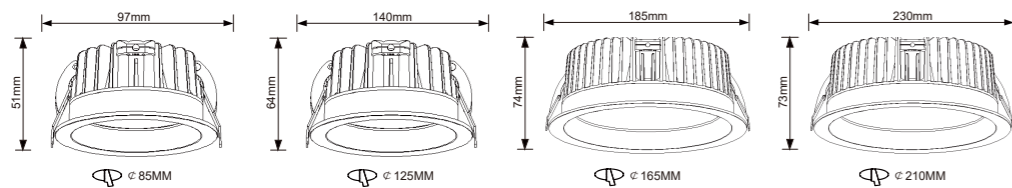

Aris Waterproof Downlight

IP65 design for different application, 3 inch/4 inch/6 inch/8 inch with various wattage, match different requirement.

 IP65

Aris Waterproof downlight the fixed type, High efficacy , high CRI 90,with unique optical system of Focus Reflection ,high illuminance, therefore efficient light output and free of glares ,contributes to a comfortable lighted surrounding. This type shall gracefully outlines the exhibits on display, in great harmony with the interior features of the architecture to form a delighted and easy space. The Classical heat radiator of the most reasonable design has significantly improved its efficacy and prolonged its life.

Aris Waterproof Downlight

Single Color series
 Dimmable/ Non-Dimmable
 Color temperature: 3000K/4000K/5000K

Light source: SMD LED
 Voltage: AC220-240V 50/ 60Hz PF>0.95
 Ra: 90
 Beam Angle(°): 90°
 The light body size: 3" / 4" / 6" / 8"
 Dimming Type: Triac / 1-10V / DALI
 CC
 IP level: IP65

4" 90°
3000K/4000K/5000K

Photometric Information

[3000K](#) [4000K](#) [5000K](#)

Part No. : CTDA56(12/ 18)NW	Ra	Wattage	Lumen	Wattage	Lumen
Non-Dimmable	90	12W	950lm	18W	1450lm
Dimmable	90	13W	950lm	20W	1450lm

Light source: SMD LED

Voltage: AC220-240V 50/ 60Hz PF>0.95

Ra: 90

Beam Angle(°): 90°

The light body size: 3" / 4" / 6" / 8"

Dimming Type: Triac / 1-10V / DALI

Warranty: 5 years

IP level: IP65